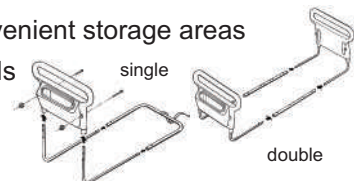

86-0100 single handle 122.50
86-0101 double handle 205.00