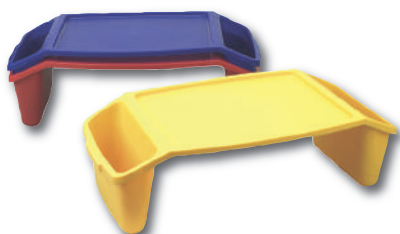

FabSafe™ fall mats

- helps to reduce possible injuries due to bed falls
- tapered edges for safety and wheelchair access
- made of high density foam
- 70"L x 29"W x 5/8"D
- specify gray (GRY) or black (BLK)

plastic

50-3007 8 x 28", no cutouts 45.00

bean bag lap desk

- plastic top with removable "styrofoam" bean bag base
- bean bag provides form fitting and comfortable support for the plastic work surface
- 12" x 16"

43-2291 lap desk 40.00

blanket lift bar

- protects sensitive feet from weight of a blanket
- creates free space of 30" x 16" x 12"
- one side slips under mattress; the other side supports blanket
- plastic coated steel, 16" x 12" x 16"

86-0110 blanket lift bar 17.50

bed tray

- 16" wide leg room with flat surface 13" x 10"
- large side pockets with handles
- 22"L x 12"W x 7"H
- colors vary

86-0120 bed tray 17.50

bed rope ladder

- provides assistance in sitting up from a lying position
- has 5 rungs at 5" intervals
- looped at end for easy attachment
- 57"L